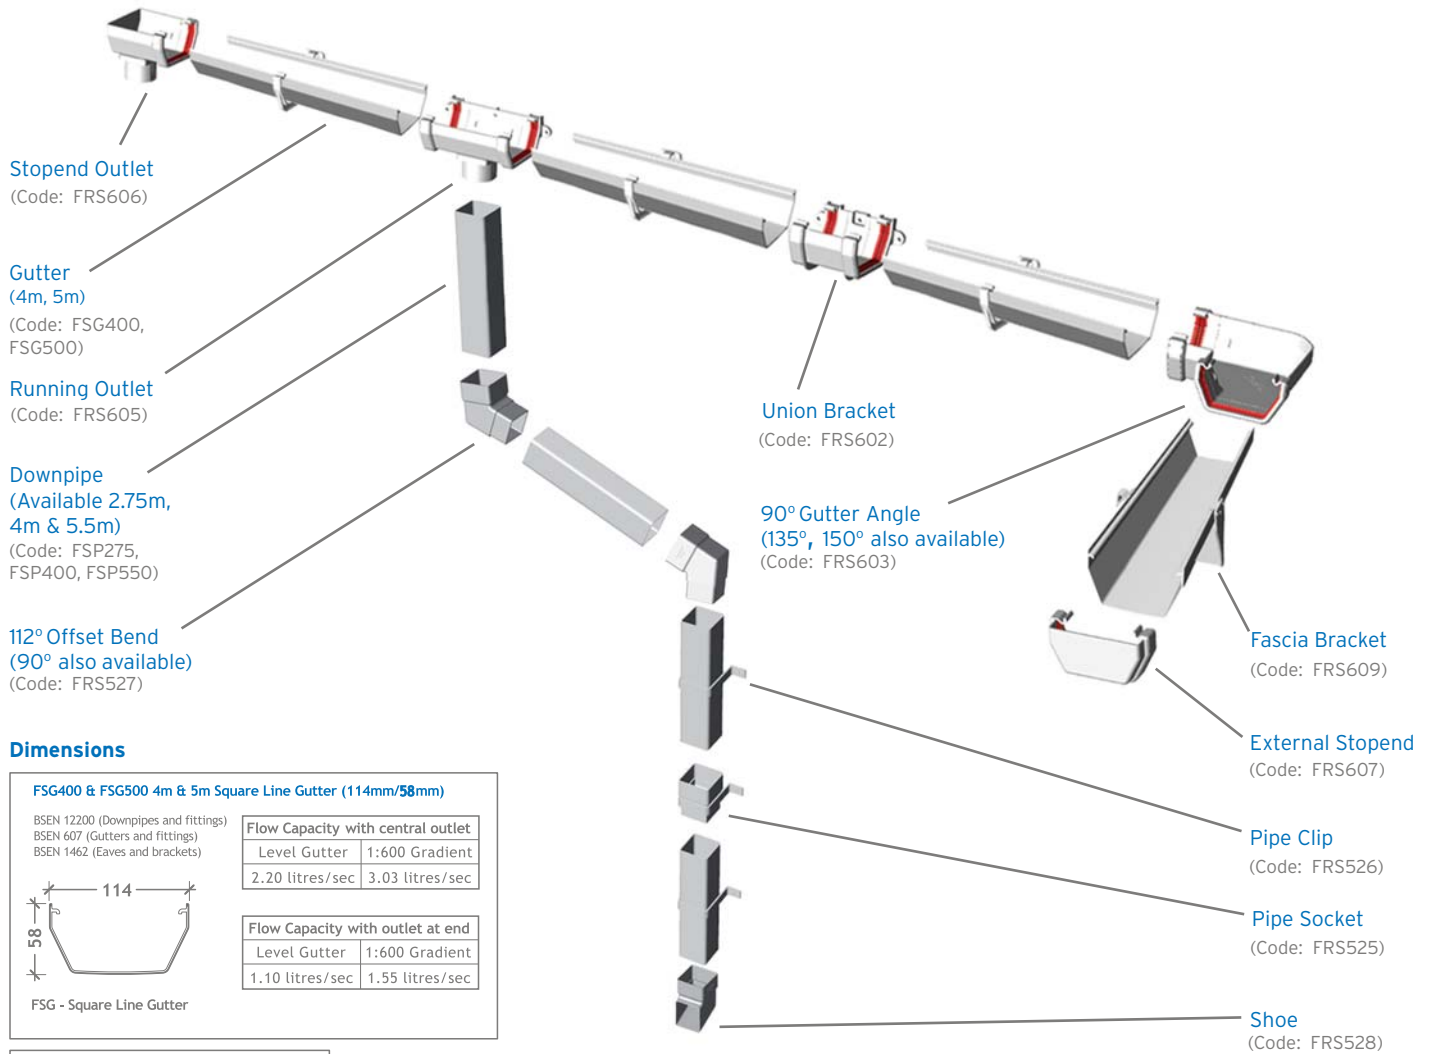

Square Line Rainwater System

Dimensions

FSG400 & FSG500 4m & 5m Square Line Gutter (114mm/58mm)

Flow Capacity with central outlet	
Level Gutter	1:600 Gradient
2.20 litres/sec	3.03 litres/sec

Flow Capacity with outlet at end	
Level Gutter	1:600 Gradient
1.10 litres/sec	1.55 litres/sec

FSP Square Pipe System (65mm / 65mm)

Colours