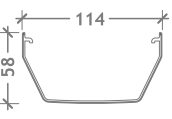

FSG - Square Line Gutter