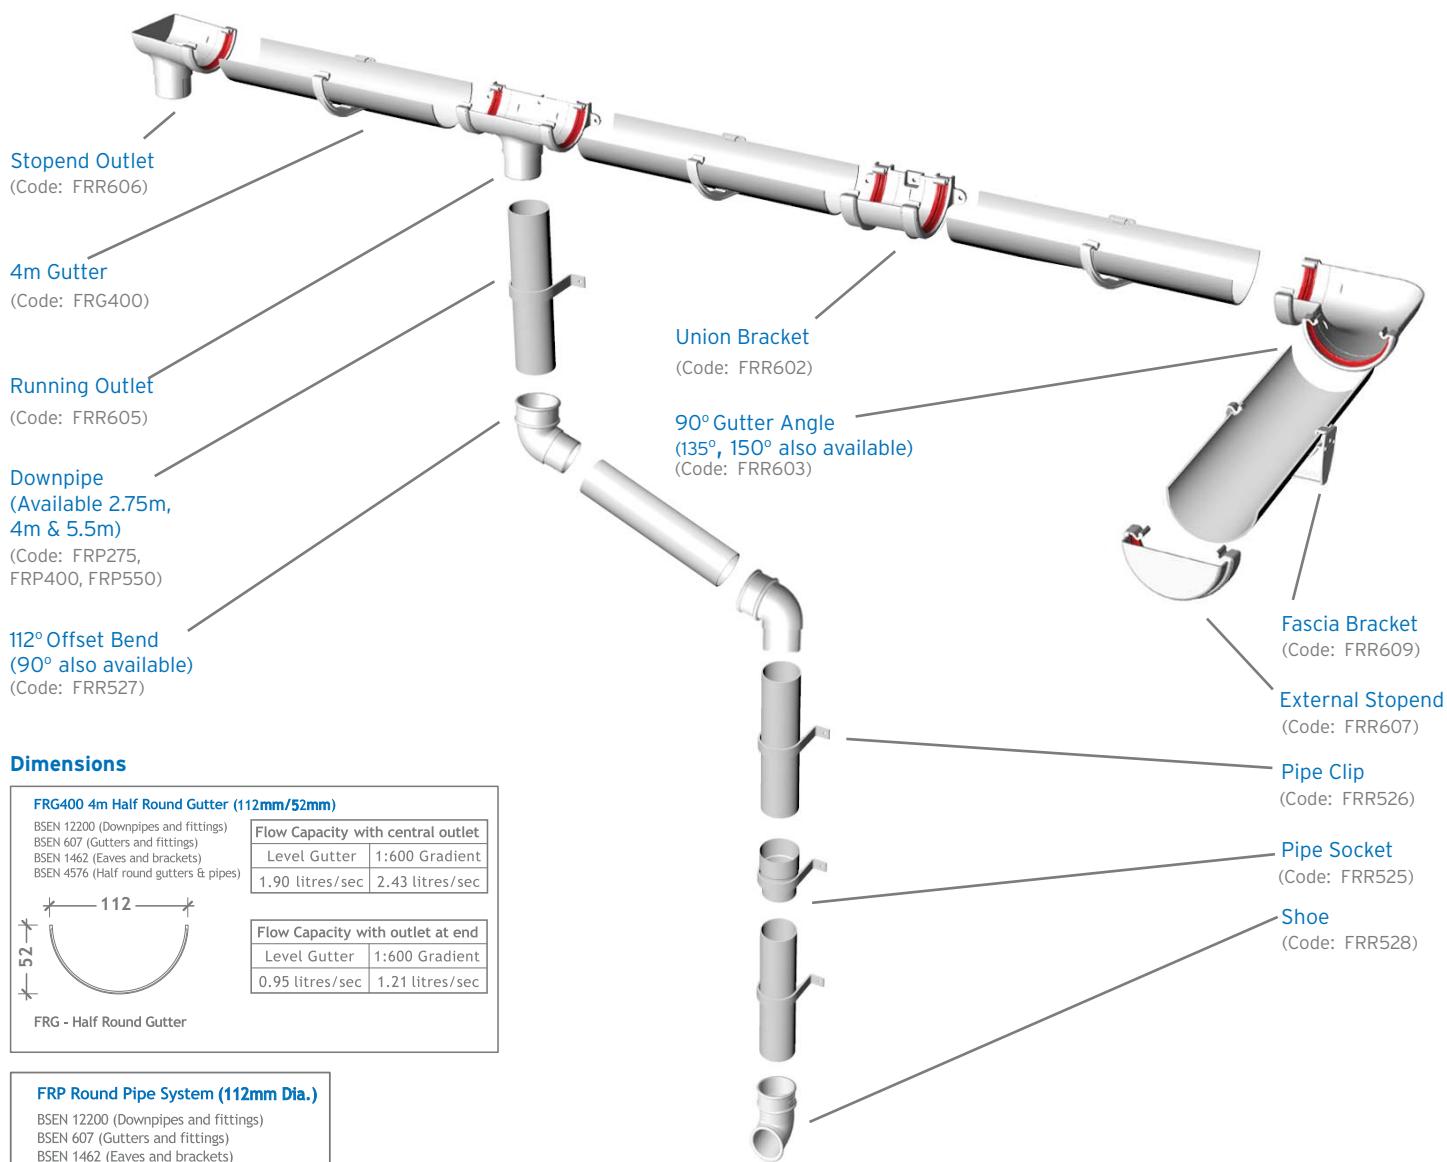

Half Round Rainwater System

Dimensions

FRG400 4m Half Round Gutter (112mm/52mm)

BSEN 12200 (Downpipes and fittings)
BSEN 607 (Gutters and fittings)
BSEN 1462 (Eaves and brackets)
BSEN 4576 (Half round gutters & pipes)

Flow Capacity with central outlet	
Level Gutter	1:600 Gradient
1.90 litres/sec	2.43 litres/sec

Flow Capacity with outlet at end	
Level Gutter	1:600 Gradient
0.95 litres/sec	1.21 litres/sec

FRG - Half Round Gutter

¹ All items must be ordered in pack quantities.

10 ² Square or round pipe systems may be fitted to the half round gutter system.

	DESCRIPTION	CODE	COLOURS	¹ BOX / PACK QUANTITIES
	Pipe (2.75m; 5.5m)	FRP275 FRP550	White Black Leather Brown Anthracite Grey	6 6
	Pipe (4m)	FRP400	White Black Leather Brown Anthracite Grey	6 6 6 6
	90° Offset Bend	FRR524	White Black Leather Brown Anthracite Grey	40/10
	Pipe Socket	FRR525	White Black Leather Brown Anthracite Grey	50/10
	Round Pipe Clip (Stand-Off)	FRR526	White Black Leather Brown Anthracite Grey	180/30
	Round Pipe Clip (Flush)	FRR536	White Black Leather Brown	100/10
	112° Offset Bend	FRR527	White Black Leather Brown Anthracite Grey	36/9
	Shoe	FRR528	White Black Leather Brown Anthracite Grey	40/10
	112° Branch	FRR529	White Black Leather Brown Anthracite Grey	20/10
	Hopper (Fits Square, Round & Ogee)	FRR530	White Black Leather Brown Anthracite Grey	10/1
	Mini Offset	FRR532	White Black Leather Brown	10/1
	Access Pipe	FRR533	White Black Leather Brown	20/4