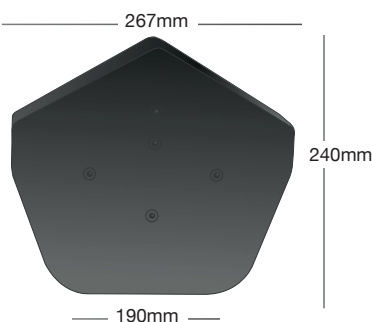

Angled Cap and Half Round Cap

easy-trim Verge U

FlapCap TECHNOLOGY

Flexible flaps on the Ridge Cap contour around the side of the verge unit, effectively creating a 'sealed' unit that prevents water ingress and infestation.

Ridge Caps

Half Round Ridge Cap

Product Codes

GREY	EASYVERGEU/HR/G
BROWN	EASYVERGEU/HR/B
TERRACOTTA	EASYVERGEU/HR/T
BLACK	EASYVERGEU/HR/BL

Weight

0.11kg per Single

Angled Ridge Cap

Product Codes

GREY	EASYVERGEU/A/G
BROWN	EASYVERGEU/A/B
TERRACOTTA	EASYVERGEU/A/T
BLACK	EASYVERGEU/A/BL

Weight

0.18kg per Single

Description

Our high quality, UV stable angled and half round ridge caps incorporate unique and innovative Flap Cap Technology. Flexible flaps contour around the sides of the Easy Verge U system effectively creating a 'sealed' unit that prevents water ingress and infestation.

The Flexible flaps contour around the sides of the Verge U piece to create a 'sealed' unit, preventing water ingress and infestation whilst also adding to the neatly finished aesthetics.

Other related products: