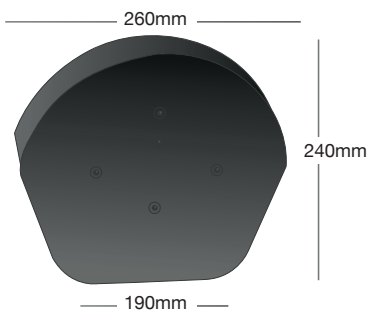

Angled Cap and Half Round Cap

easy-trim Verge U

FlapCap TECHNOLOGY

Flexible flaps on the Ridge Cap contour around the side of the verge unit, effectively creating a 'sealed' unit that prevents water ingress and infestation.

Ridge Caps

Half Round Ridge Cap

Product Codes

GREY	EASYVERGEU/HR/G
BROWN	EASYVERGEU/HR/B
TERRACOTTA	EASYVERGEU/HR/T
BLACK	EASYVERGEU/HR/BL

Weight

0.11kg per Single

Angled Ridge Cap

Product Codes

GREY	EASYVERGEU/A/G
BROWN	EASYVERGEU/A/B
TERRACOTTA	EASYVERGEU/A/T
BLACK	EASYVERGEU/A/BL

Weight

0.18kg per Single

Description

Our high quality, UV stable angled and half round ridge caps incorporate unique and innovative Flap Cap Technology. Flexible flaps contour around the sides of the Easy Verge U system effectively creating a 'sealed' unit that prevents water ingress and infestation.

The Flexible flaps contour around the sides of the Verge U piece to create a 'sealed' unit, preventing water ingress and infestation whilst also adding to the neatly finished aesthetics.

Other related products: