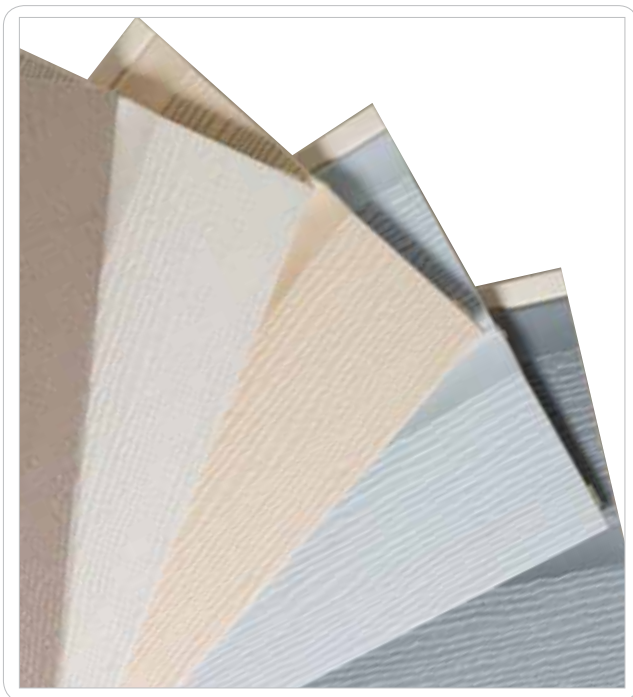

Embossed PVC-U Cladding

Deeplas shiplap cladding provides an attractive, low maintenance, weather resistant solution for replacing rotten timber cladding.

Contact us today and start taking advantage of our great product range!

Embossed PVC-U cladding

Refresh tired, old brickwork or timber cladding with robust, fresh PVC-U embossed shiplap cladding.

Deeplas PVC-U shiplap cladding provides an attractive, low maintenance, weather resistant solution for replacing rotten timber cladding, concealing problem areas of brickwork or adding an interesting new feature to a property.

Available in shiplap style, our cladding is designed for easy installation. Our range of colours and realistic embossed finishes means you can create a truly unique appearance, whether you want a rustic timber-effect or a crisp contemporary white finish.

Colours to enhance every project

Embossed PVC-U cladding is available in a wide range of colours to suit all tastes:

White 0003

Light Grey 0007

Light Ivory 0015

Mocha Brown 0087

Sand 0088

Sky Blue 0089